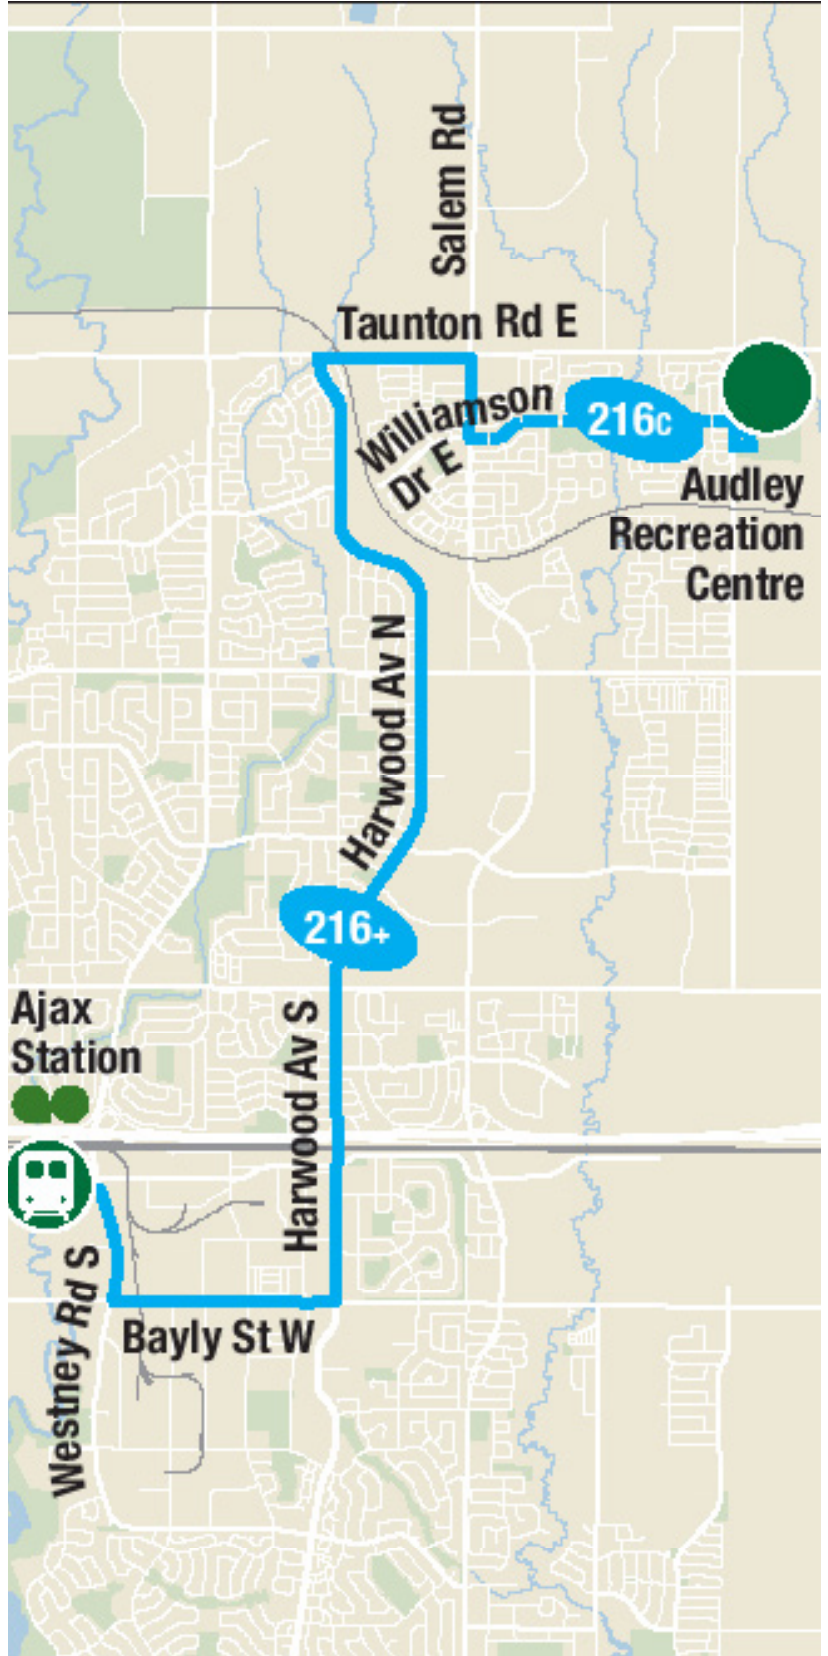

Effective September 2, 2025

Just turn up and go

Between Ajax Station and Taunton Road, catch a bus every 20 minutes or better on weekdays, 7:00 to 9:00 and 16:00 to 19:00. Service is every 30 minutes at other times.

24 Hour Service

Service is available 24 hours a day. Provided by On Demand or alternate Scheduled Route. See DurhamRegionTransit.com for more information.

If you require this information in an accessible format, please contact Customer Service at 1-866-247-0055.

Visit DurhamRegionTransit.com

Get schedules, fare information, service alerts and more.

Speak with us

Call 1-866-247-0055.

Download public transit apps

Download the DRT On Demand or Transit App to plan trips.

Find us on social media

Find Durham Region Transit on Facebook, Instagram, and X.

Reading the schedule

Dashes indicate the stop is not served by a trip.

23:27

-

B 23:50 23:56 0:05
B - To Ajax Station

Trip notes are indicated by a letter or symbol and explained at the bottom of each timetable.

Schedule times are shown in 24-hour clock.