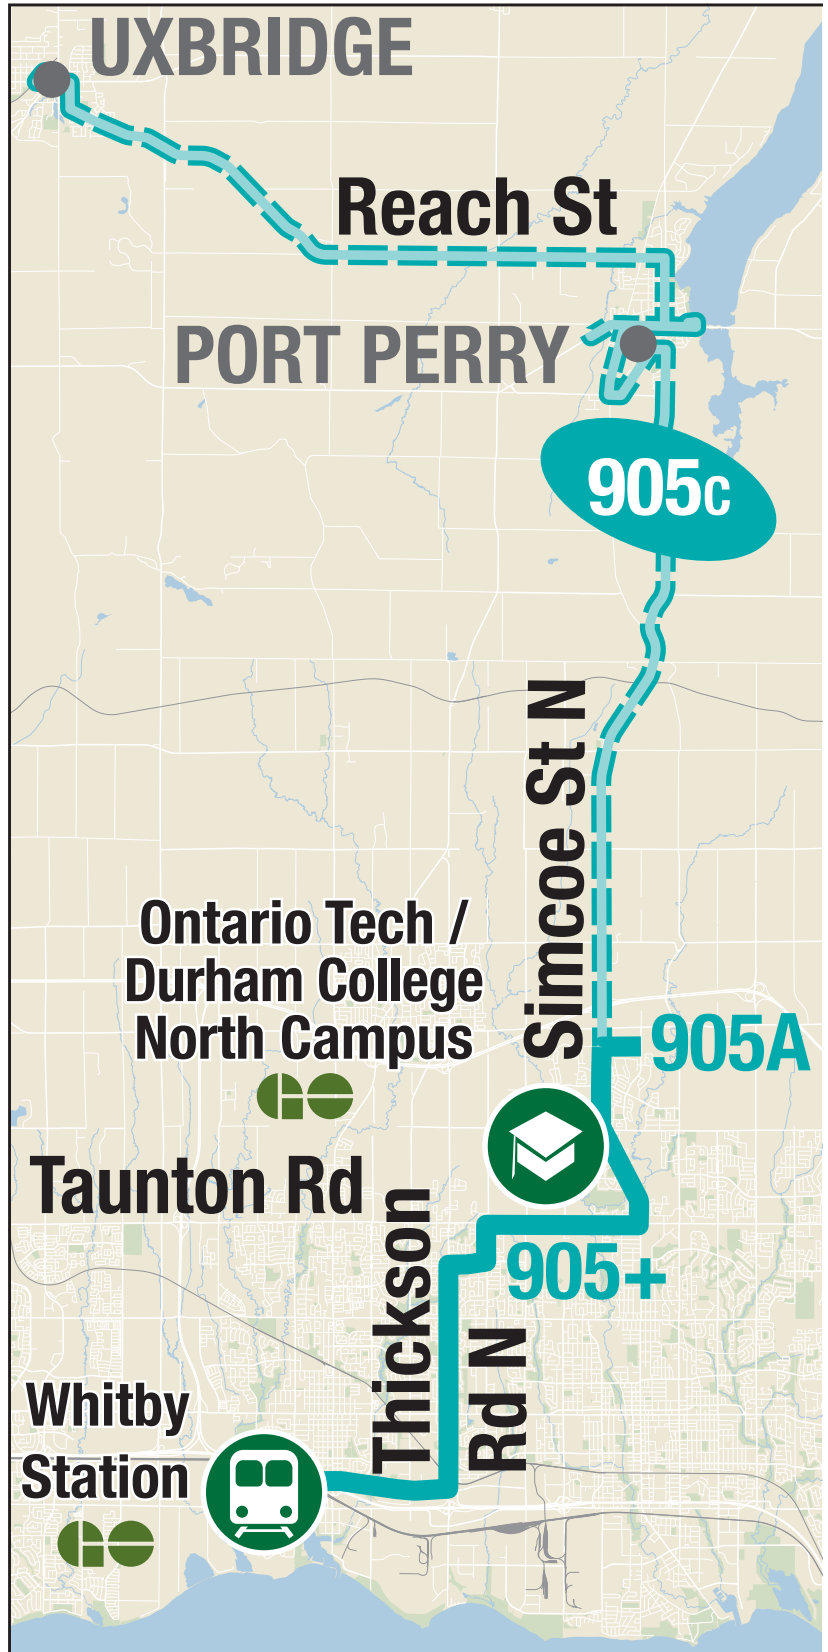

Effective September 2, 2025

Just turn up and go

Between Whitby Station and Windfields Farm Drive, catch a bus every 15 minutes Monday to Friday, from morning until evening.

24 Hour Service

Service is available 24 hours a day. Provided by On Demand or alternate Scheduled Route. See DurhamRegionTransit.com for more information.

If you require this information in an accessible format, please contact Customer Service at 1-866-247-0055.

Visit DurhamRegionTransit.com

Get schedules, fare information, service alerts and more.

Speak with us

Call 1-866-247-0055.

Download public transit apps

Download the DRT On Demand or Transit App to plan trips.

Find us on social media

Find Durham Region Transit on Facebook, Instagram, and X.

Reading the schedule

Dashes indicate the stop is not served by a trip.

Trip notes are indicated by a letter or symbol and explained at the bottom of each timetable.

Schedule times are shown in 24-hour clock.