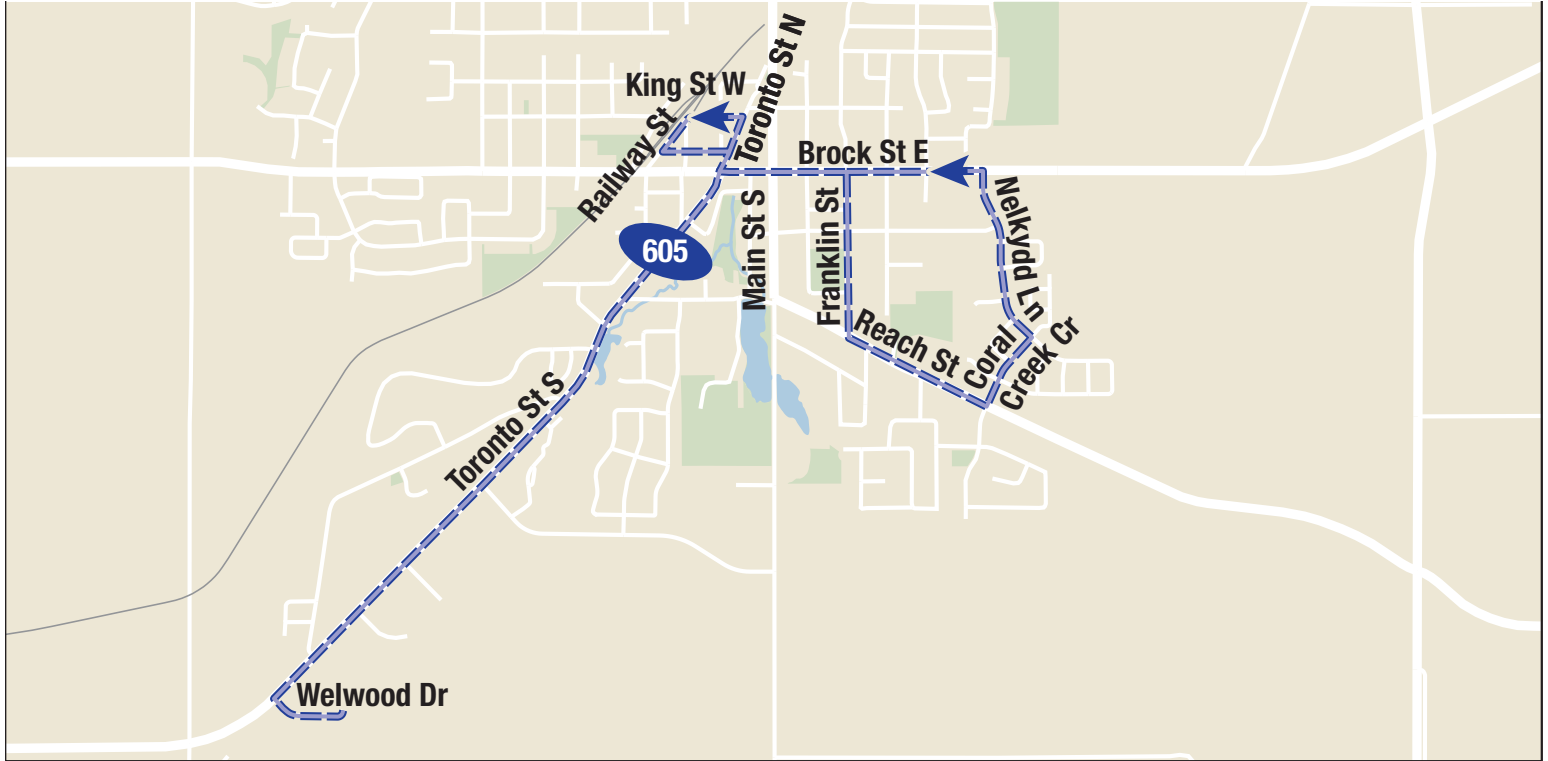

Effective June 23, 2025

Visit DurhamRegionTransit.com

Get schedules, fare information, service alerts and more.

Find us on social media

Find Durham Region Transit on Facebook, Instagram, and X.

If you require this information in an accessible format, please contact Customer Service at 1-866-247-0055.

Speak with us

Call 1-866-247-0055.

Download public transit apps

Download the DRT On Demand or Transit App to plan trips.

Reading the schedule

Dashes indicate the stop is not served by a trip.

Trip notes are indicated by a letter or symbol and explained at the bottom of each timetable.

Schedule times are shown in 24-hour clock.

Weekday			Loop
Railway Southbound @ Albert Stop #93704	6 Welwood Stop #2416	Brock Eastbound @ Main Stop #3635	Railway Southbound @ Albert Stop #93704
06:30	06:36	06:46	06:54
07:30	07:36	07:46	07:54
08:00	08:06	08:16	08:24
09:00	09:06	09:16	09:24
09:30	09:36	09:46	09:54
10:30	10:36	10:46	10:54
11:00	11:06	11:16	11:24
12:00	12:06	12:16	12:24
12:30	12:36	12:46	12:54
13:30	13:36	13:46	13:54
14:00	14:06	14:16	14:24
15:07	15:13	15:23	15:31
15:37	15:43	15:53	16:01
16:35	16:41	16:51	16:59
17:05	17:11	17:21	17:29
18:05	18:11	18:21	18:29
18:35	18:41	18:51	18:59
19:35	19:41	19:51	19:59
20:05	20:11	20:21	20:29
21:05	21:11	21:21	21:29
21:35	21:41	21:51	21:59

Saturday & Sunday Loop			
Railway Southbound @ Albert Stop #93704	6 Welwood Stop #2416	Brock Eastbound @ Main Stop #3635	Railway Southbound @ Albert Stop #93704
-	07:03	07:11	07:19
07:50	07:58	08:06	08:14
08:20	08:28	08:36	08:44
09:20	09:28	09:36	09:44
09:50	09:58	10:06	10:14
10:50	10:58	11:06	11:14
11:20	11:28	11:36	11:44
12:20	12:28	12:36	12:44
12:50	12:58	13:06	13:14
13:50	13:58	14:06	14:14
14:20	14:28	14:36	14:44
15:20	15:28	15:36	15:44
15:50	15:58	16:06	16:14
16:50	16:58	17:06	17:14
17:20	17:28	17:36	17:44
18:20	18:28	18:36	18:44
18:50	18:58	19:06	19:14