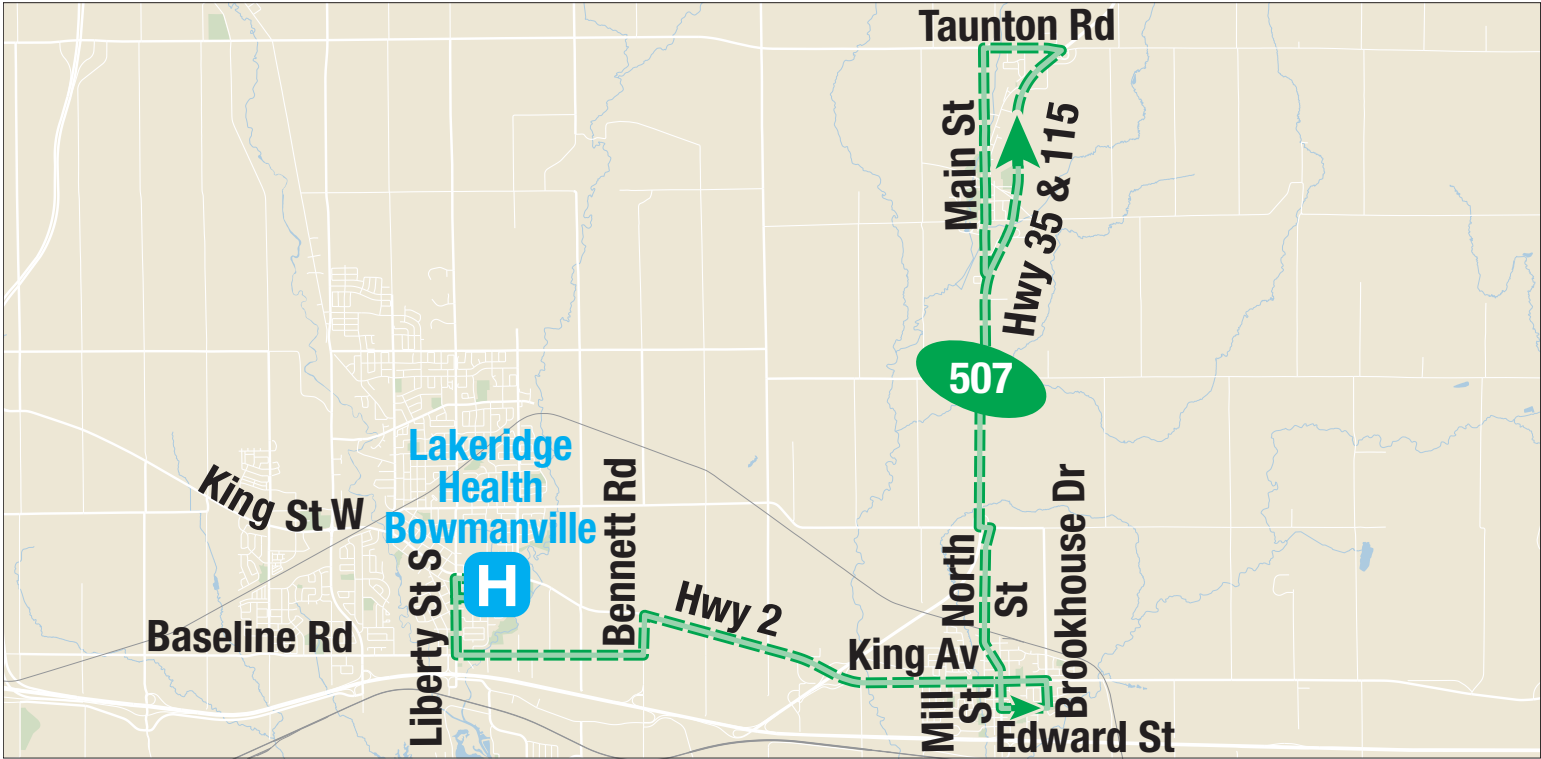

Effective June 23, 2025

Visit DurhamRegionTransit.com
Get schedules, fare information, service alerts and more.

Find us on social media
Find Durham Region Transit on Facebook, Instagram, and X.

If you require this information in an accessible format, please contact Customer Service at 1-866-247-0055.

Schedule times are shown in 24-hour clock.

Weekday				East
Simpson Northbound @ King Stop #1498	Mill Southbound @ King Ave Stop #94241	Mill Northbound @ King Ave Stop #1408	Main Southbound @ Millson Hill Stop #1395	Main Southbound @ Winter Stop #93533
07:18	07:30	07:34	07:46	07:52
16:00	16:14	16:20	16:31	16:34
17:00	17:14	17:20	17:31	17:34
18:00	18:14	18:20	18:31	18:34
19:00	19:12	19:16	19:28	19:34

Weekday			West
Main Southbound @ Millson Hill Stop #1395	Main Southbound @ Winter Stop #93533	Mill Southbound @ King Ave Stop #94241	Simpson Northbound @ King Stop #1498
05:48	05:52	05:59	06:19
06:48	06:52	06:59	07:19
07:48	07:52	07:59	08:19
16:31	16:34	16:41	17:01
17:31	17:34	17:41	18:01
18:31	18:34	18:41	19:01
19:31	19:34	19:41	20:01

Connections

At Simpson and King:

- Some westbound trips continue as Route 902.
- Some eastbound Route 902 trips continue as Route 507.

Consult a trip planner or Customer Service for more information.