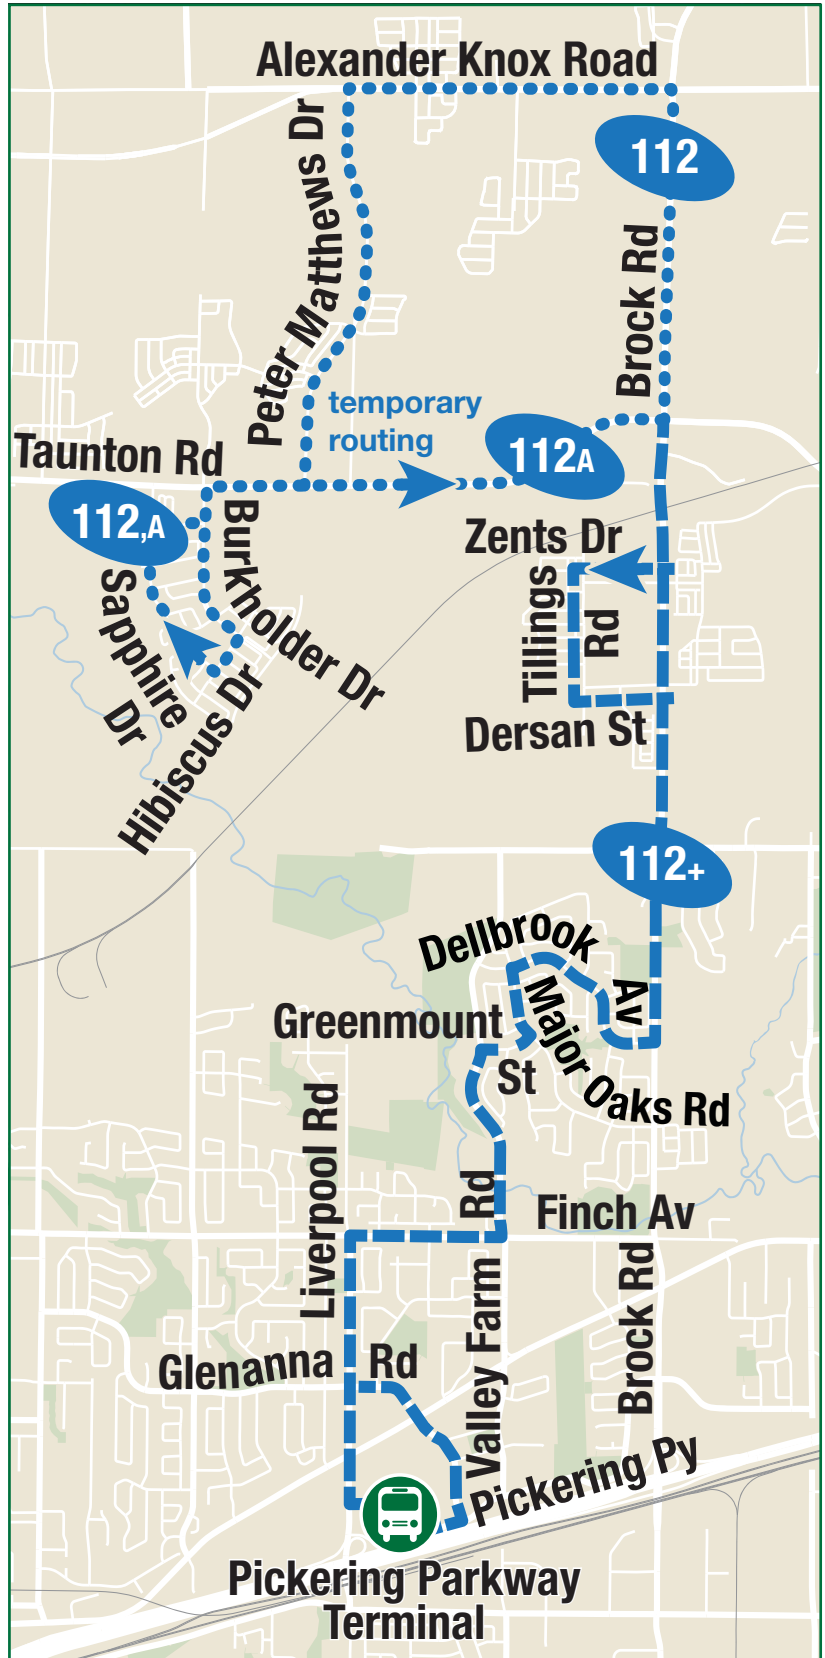

Find us on social media

Find Durham Region Transit on Facebook, Instagram, and X.

Reading the schedule

Dashes indicate the stop is not served by a trip.

Trip notes are indicated by a letter or symbol and explained at the bottom of each timetable.

Schedule times are shown in 24-hour clock.

Weekday				North
Pickering Parkway Terminal Platform B12 Stop #93112	Liverpool Northbound @ Kingston Stop #1730	Brock Road Northbound @ Rossland Stop #94082	Peter Matthews Southbound @ Alexander Knox Stop #94361	Burkholder Southbound @ Belcourt Stop #93580
06:53	06:54	07:05	07:16	07:22
07:23	07:24	07:35	07:46	07:52
07:53	07:54	08:05	08:16	08:22
08:23	08:24	08:35	08:46	08:52
08:53	08:54	09:05	09:16	09:22
09:25	09:26	09:35	09:46	09:52
09:55	09:56	10:05	10:16	10:22
10:25	10:26	10:35	10:46	10:52
10:55	10:56	11:05	11:16	11:22
11:25	11:26	11:35	11:46	11:52
11:55	11:56	12:05	12:16	12:22
12:25	12:26	12:38	12:49	12:55
12:49	12:50	13:02	13:13	13:19
13:20	13:21	13:33	13:44	13:50
13:43	13:44	13:56	14:07	14:13
14:17	14:18	14:31	14:43	14:49
14:42	14:43	14:56	15:08	15:14
15:09	15:10	15:23	15:35	15:41
15:39	15:40	15:53	16:05	16:11
16:12	16:13	16:26	16:38	16:44
16:47	16:48	17:01	17:13	17:19
17:17	17:18	17:31	17:43	17:49
17:42	17:43	17:56	18:08	18:14
18:12	18:13	18:26	18:38	18:44
18:46	18:47	19:00	19:12	19:18
19:18	19:19	19:32	19:44	19:50

Saturday & Sunday					South
Burkholder Southbound @ Belcourt Stop #93580	Peter Matthews Northbound @ Alexander Knox Stop #94362	Brock Soundbound @ Rossland Stop #94083	Glenanna Southbound @ Kingston Stop #1936	Pickering Parkway Terminal Platform B12 Stop #93112	
A 07:47	-	07:58	08:09	08:12	
A 08:47	-	08:58	09:09	09:12	
A 09:47	-	09:58	10:09	10:12	
A 10:47	-	10:58	11:09	11:12	
A 11:47	-	11:58	12:09	12:12	
A 12:47	-	12:58	13:09	13:12	
A 13:47	-	13:58	14:09	14:12	
A 14:47	-	14:58	15:09	15:12	
A 15:47	-	15:58	16:09	16:12	
A 16:47	-	16:58	17:09	17:12	
A 17:47	-	17:58	18:09	18:12	
A 18:47	-	18:58	19:09	19:12	
A 19:47	-	19:58	20:09	20:12	
A 20:47	-	20:58	21:09	21:12	