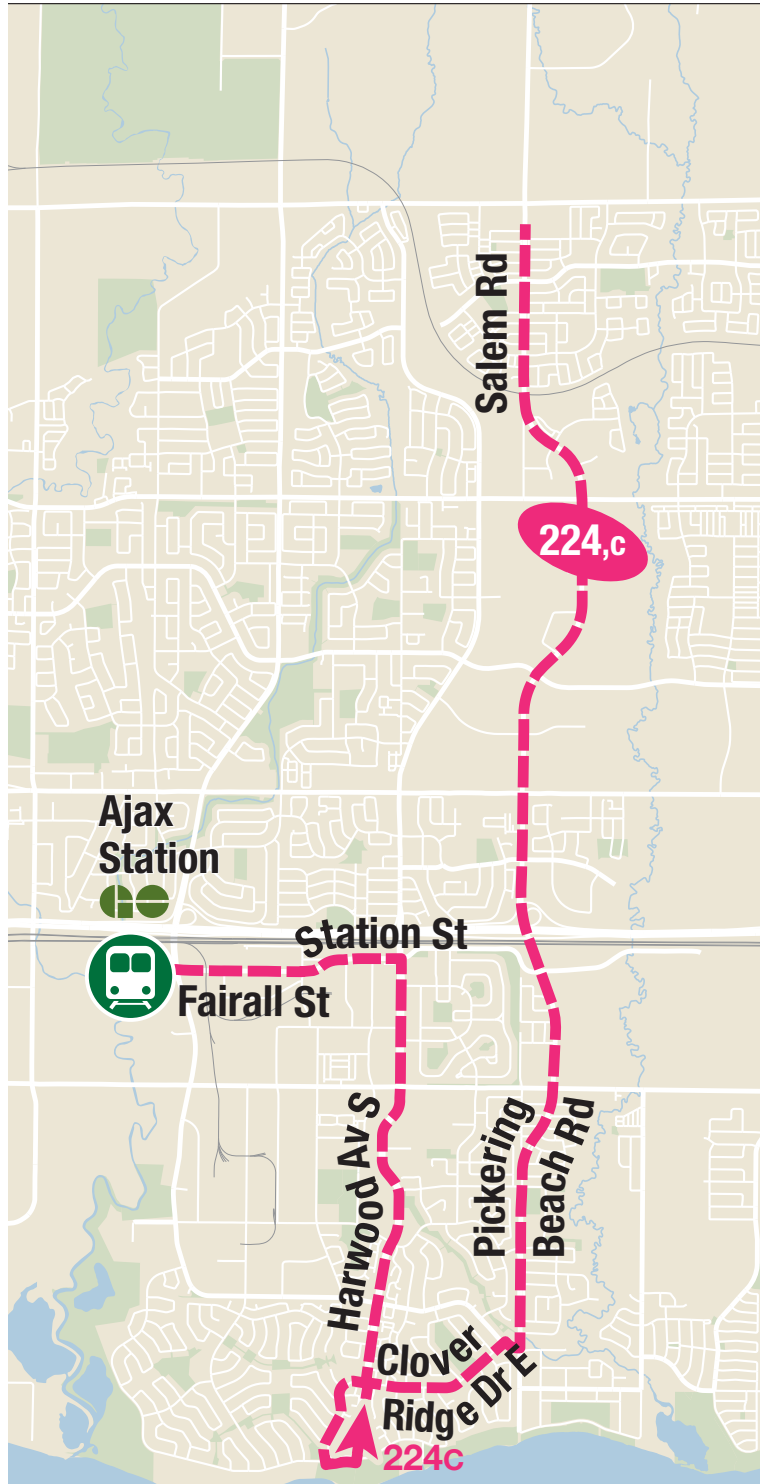

Find us on social media

Find Durham Region Transit on Facebook, Instagram, and X.

Reading the schedule

Dashes indicate the stop is not served by a trip.

Trip notes are indicated by a letter or symbol and explained at the bottom of each timetable.

Schedule times are shown in 24-hour clock.

Weekday				North	
Ajax Station Platform 12 Stop #2569	Harwood Southbound @ Bayly Stop #2078	Harwood Southbound @ Westney Stop #2083	Pickering Beach Northbound @ Bayly Stop #3048	Salem Northbound @ Kingston Stop #93152	Salem Northbound @ Elliotglen Stop #93137
-	-	-	-	05:10	05:16
-	-	-	-	05:40	05:46
05:45	05:53	05:57	06:06	06:11	06:17
06:15	06:23	06:27	06:36	06:41	06:47
06:45	06:53	06:57	07:06	07:11	07:17
07:15	07:23	07:27	07:36	07:41	07:47
07:45	07:53	07:57	08:06	08:11	08:17
08:15	08:23	08:27	08:36	08:41	08:47
08:45	08:53	08:57	09:06	09:11	09:17
09:18	09:26	09:30	09:39	09:44	09:50
09:48	09:56	10:00	10:09	10:14	10:20
10:18	10:26	10:30	10:39	10:44	10:50
10:48	10:56	11:00	11:09	11:14	11:20
11:18	11:26	11:30	11:39	11:44	11:50
11:48	11:56	12:00	12:09	12:14	12:20
12:13	12:21	12:25	12:34	12:39	12:45
12:43	12:51	12:55	13:04	13:09	13:15
13:12	13:22	13:26	13:36	13:41	13:47
13:48	13:58	14:02	14:12	14:17	14:23
14:18	14:28	14:32	14:42	14:47	14:53
14:48	14:58	15:02	15:12	15:17	15:23
15:14	15:24	15:28	15:38	15:43	15:49
15:44	15:54	15:58	16:08	16:13	16:19
16:14	16:24	16:28	16:38	16:43	16:49
16:44	16:54	16:58	17:08	17:13	17:19
17:14	17:24	17:28	17:38	17:43	17:49
17:44	17:54	17:58	18:08	18:13	18:19
18:14	18:24	18:28	18:38	18:43	18:49
18:50	18:57	19:01	19:08	19:13	19:19
19:20	19:27	19:31	19:38	19:43	19:49
19:50	19:57	20:01	20:08	20:13	20:19
20:19	20:26	20:30	20:37	20:42	20:48
20:49	20:56	21:00	21:07	21:12	21:18